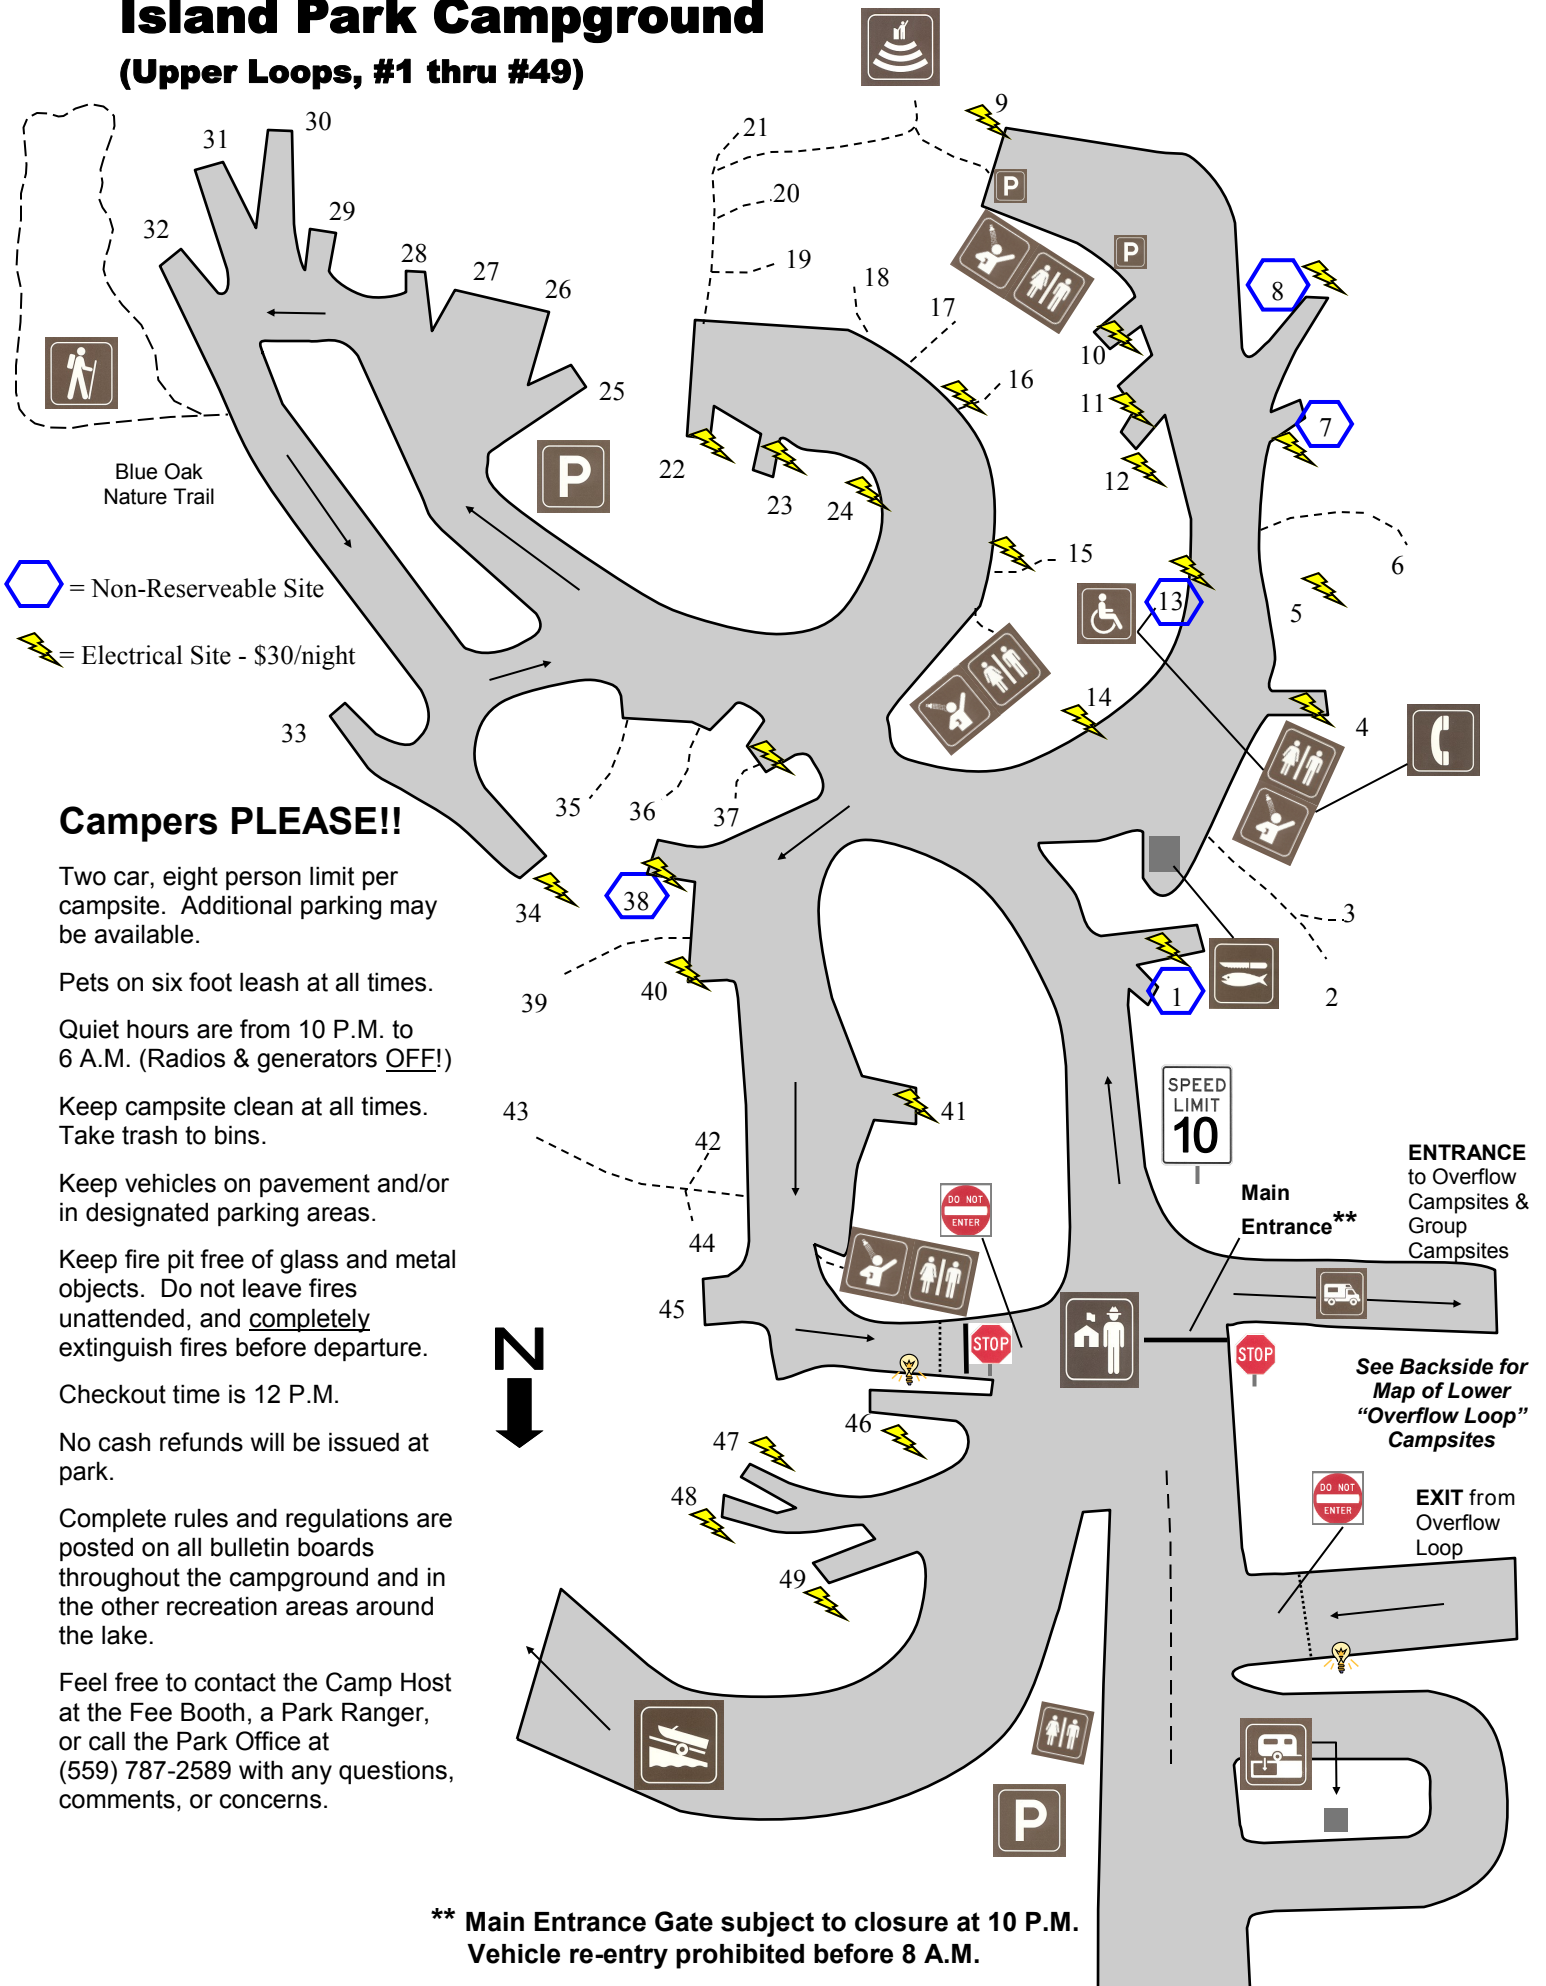

Island Park Campground

(Upper Loops, #1 thru #49)

**** Main Entrance Gate subject to closure at 10 P.M. Vehicle re-entry prohibited before 8 A.M.**

Island Park Campground Overflow Loop Campsites, #A1 thru #E9